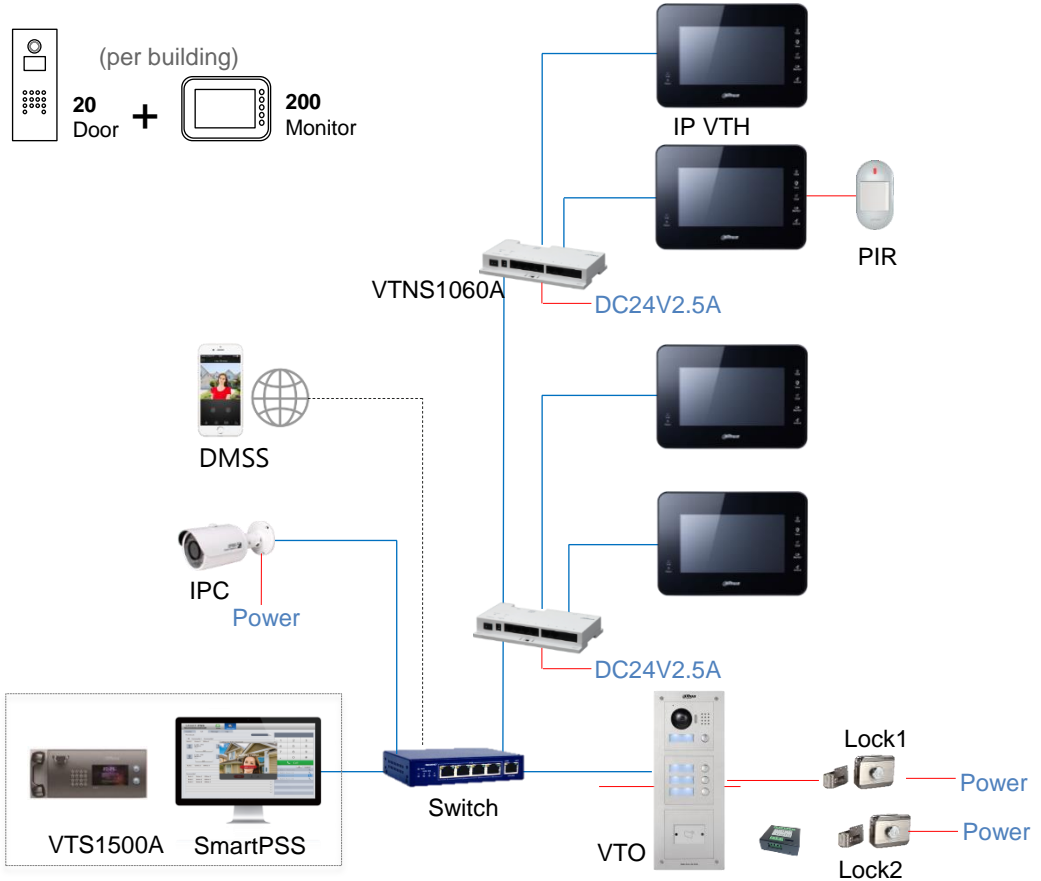

## Monitor IP Camera

## Alarm integration

## Feature

- Color Video and audio call
- Monitor max 32ch IPC
- Support 6ch alarm input
- Free communications between VTHs
- Remote unlock
- Support one button call directly
- Support card, fingerprint, password unlock