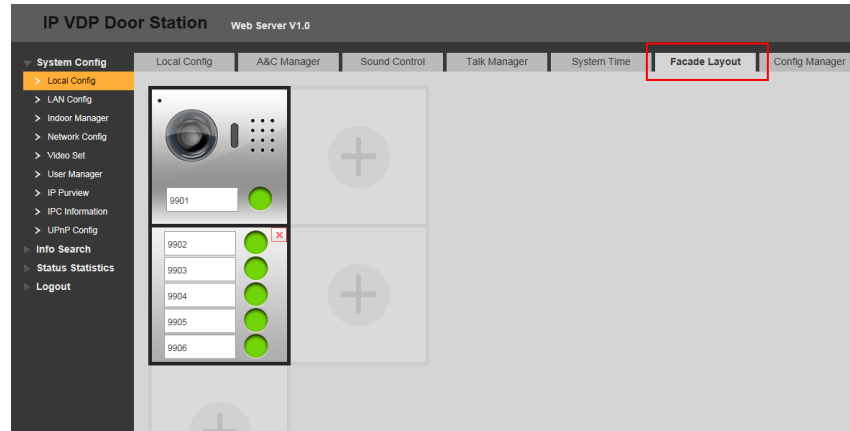

Product

---Software