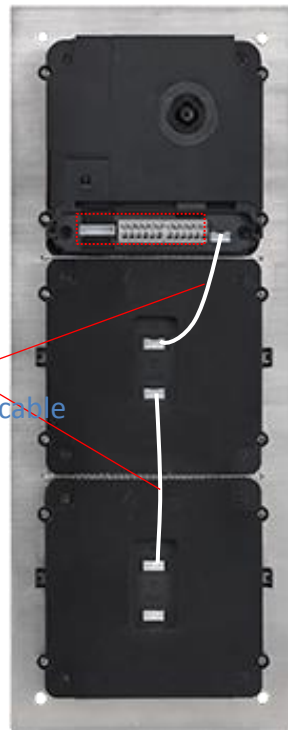

## 9-Module accessory

**VTOF009-VTOB115**  
Front panel & Flush box

## ---Hardware

4 core  
connection cable

|          |     |      |      |     |        |        |           |     |    |    |     |
|----------|-----|------|------|-----|--------|--------|-----------|-----|----|----|-----|
| ○        | ○   | ○    | ○    | ○   | ○      | ○      | ○         | ○   | ○  | ○  | ○   |
| +12V 24V | GND | 485A | 485B | GND | +12V_O | BUTTON | FEED BACK | GND | NO | NC | COM |