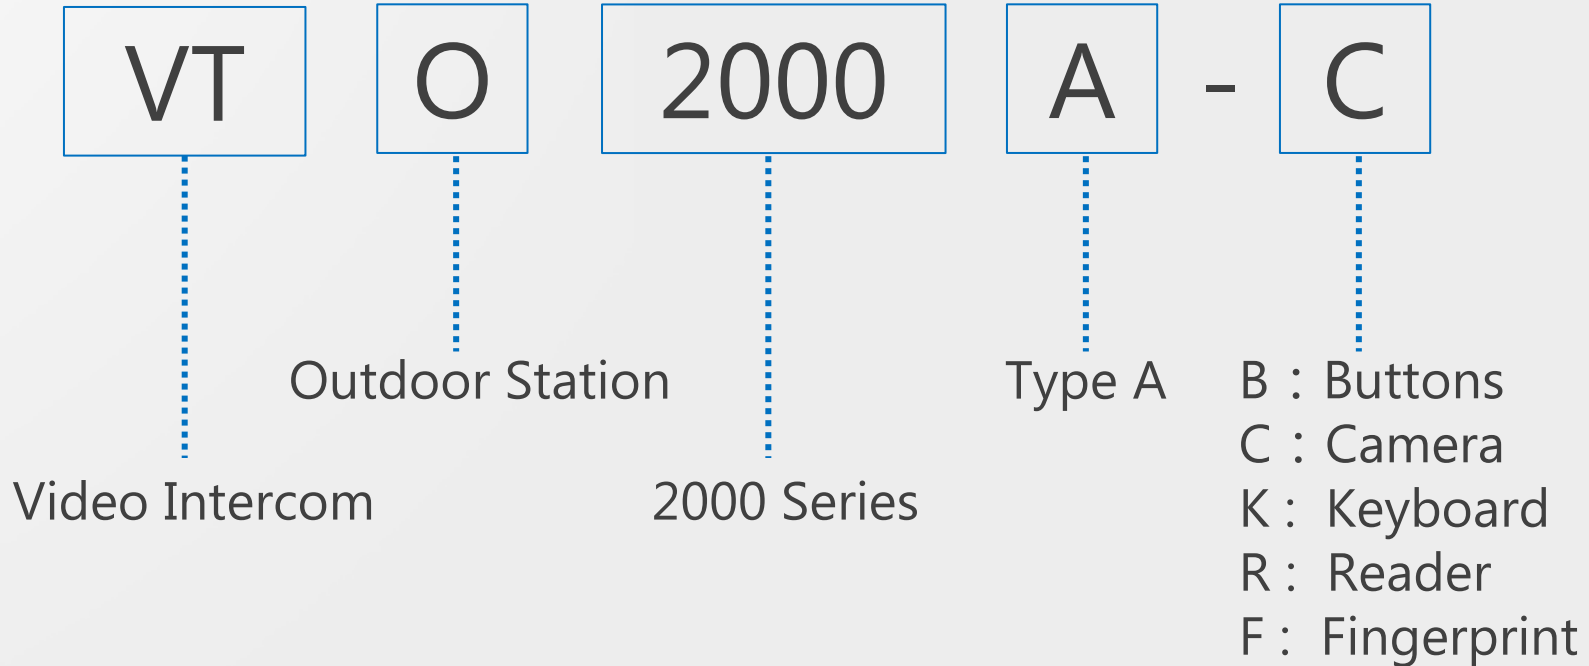

# VTO2000A series

1.3MP | Night Vision | Wide View Angle | IP54 | IK07

This time we release these modules:

VTO2000A-B1  
1-Button module

VTO2000A-B5  
5-Button module

VTO2000A-E  
Blank module

## Name Rule