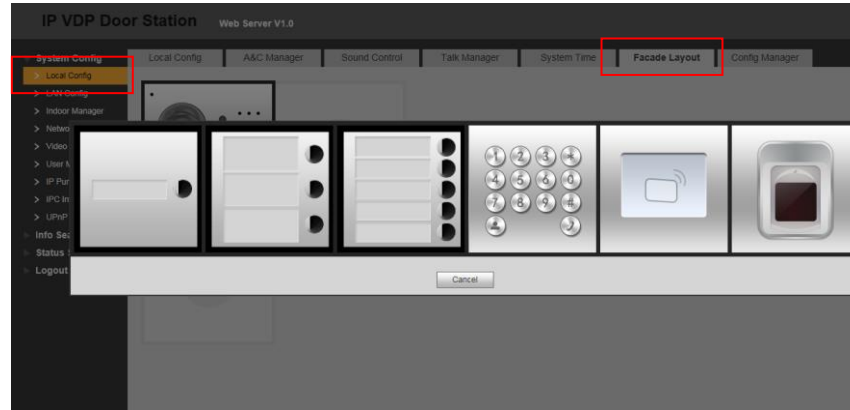

Product

---Software