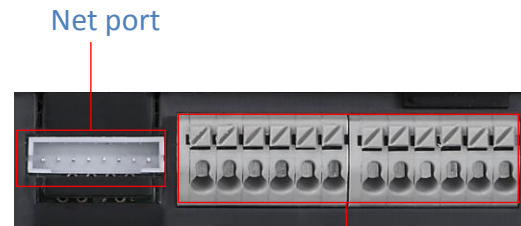

○	○	○	○	○	○	○	○	○	○	○	○
+12V 24V	GND	485A	485B	GND	+12V_O	BUTTON	FEED BACK	GND	NO	NC	COM