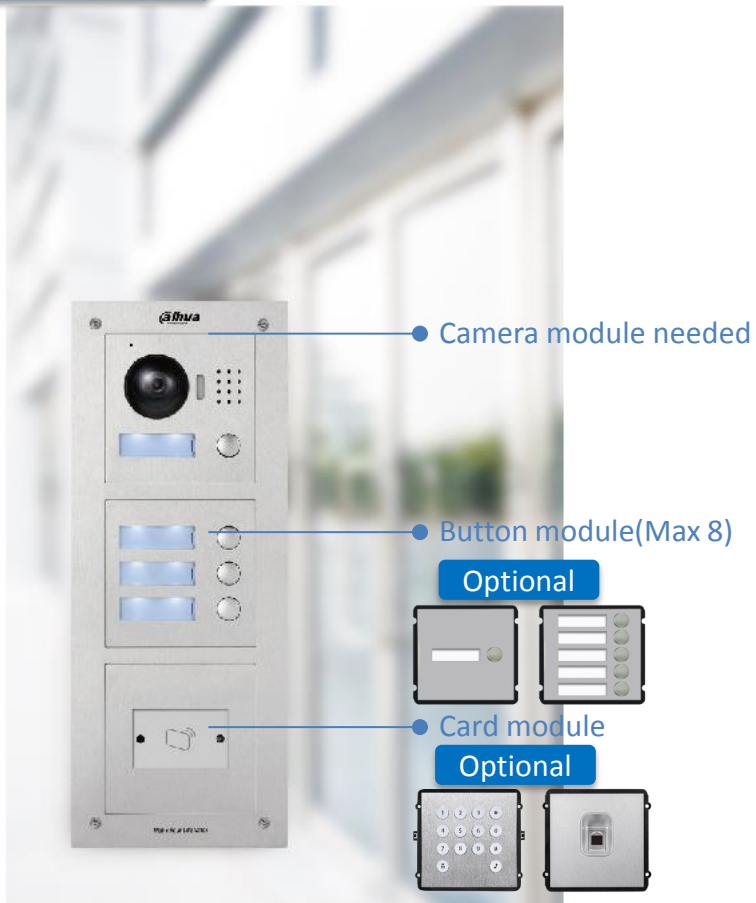

## 3-Module accessory

**VTOF003**  
Front panel

**VTOB114**  
Surface  
box

**VTOB112**  
Flush box

## A Perfect Solution for All Your Needs

- 1.3MP CMOS Camera , with wide angle
- Stainless steel panel, support vandal proof
- Different modules integration ( Camera/Buttons/Reader/Keyboard/Fingerprint)
- Flush mounted & Surface mounted
- IP54, IK07